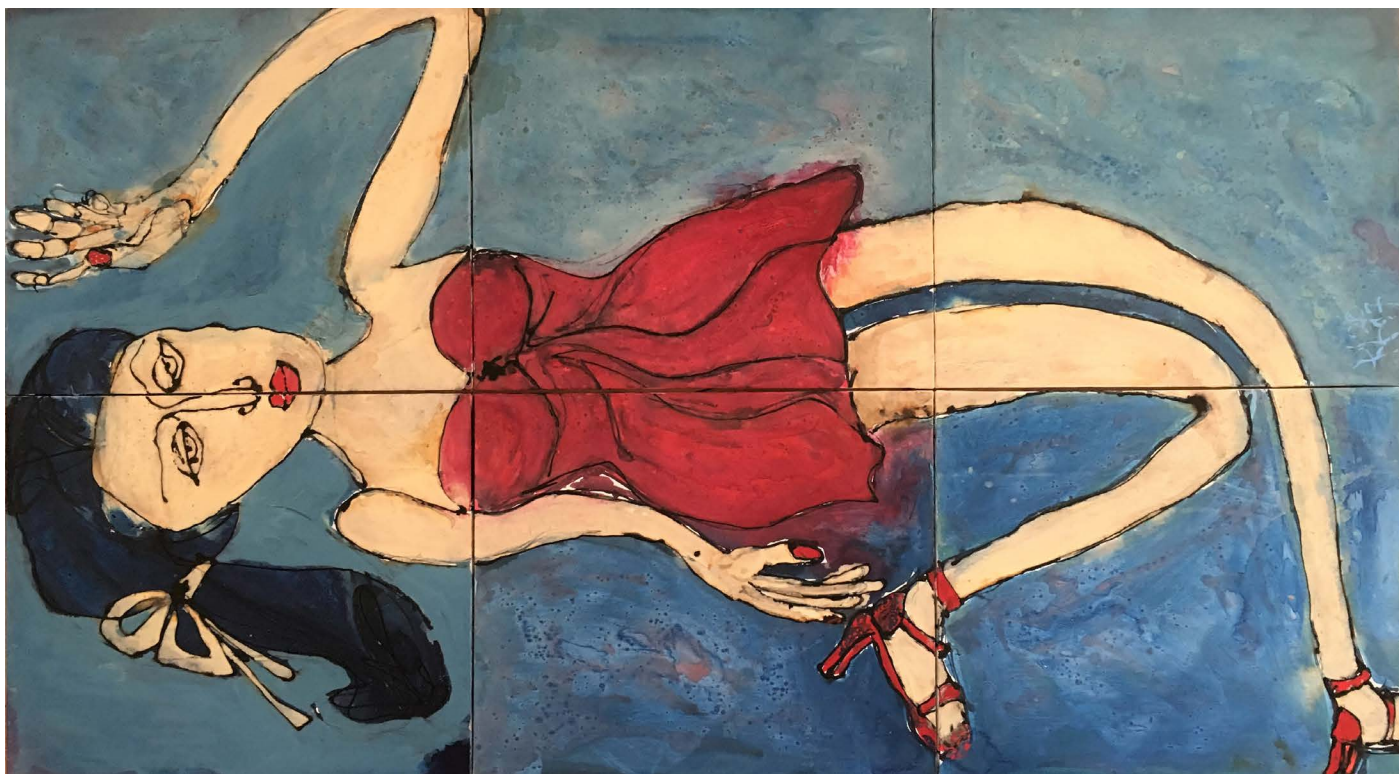

De stijl van Rob is eigen en herkenbaar; zijn schilderijen zijn figuratief, geschilderd op groot formaat en veelal opgebouwd uit meerdere panelen.

EN

Rob Lagrouw is a Dutch artist and former interior designer who creates special paintings in his studio in northern Italy (Piedmont). His studio is part of the former wine farm 'Brusagio', which is located in the hills of Spigno Monferrato.

Rob's style is unique and recognizable; his paintings are figurative, painted in large format and often consist of several panels.

IT

Rob Lagrouw è un artista olandese ed ex designer d'interni che crea dipinti speciali dal suo studio nel nord Italia (Piemonte). Il suo studio fa parte dell'ex azienda vinicola 'Brusagio', che si trova sulle colline di Spigno Monferrato.

BRUSAGIO  
ATELIER

**DONNA CON UCCELLO - 100 X 100 CM**

**STOOFPEER - 150 X 150 CM**

**DONNA CADUTA - 100 X 180 CM**

ATELIER  
BRUSAGIO

**TEMPTING - 100 X 100 CM**

**LOVE AFFAIRE- 120 X 200 CM**

ATELIER  
BRUSAGIO